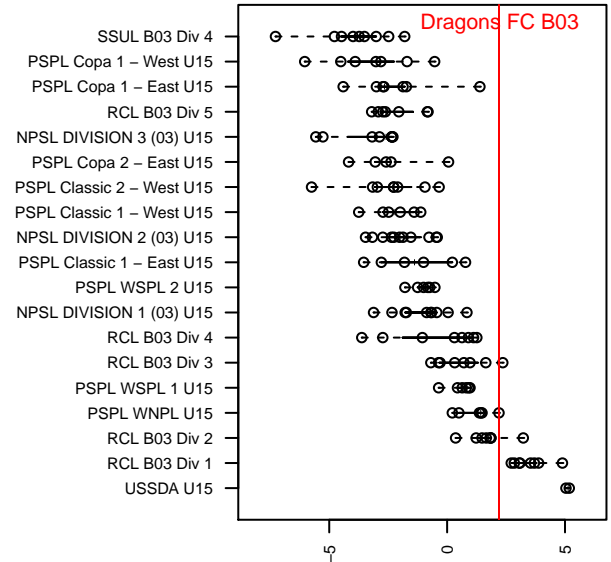

**attack and defense rating
relative to others at age
and all opponents in last 13 months**